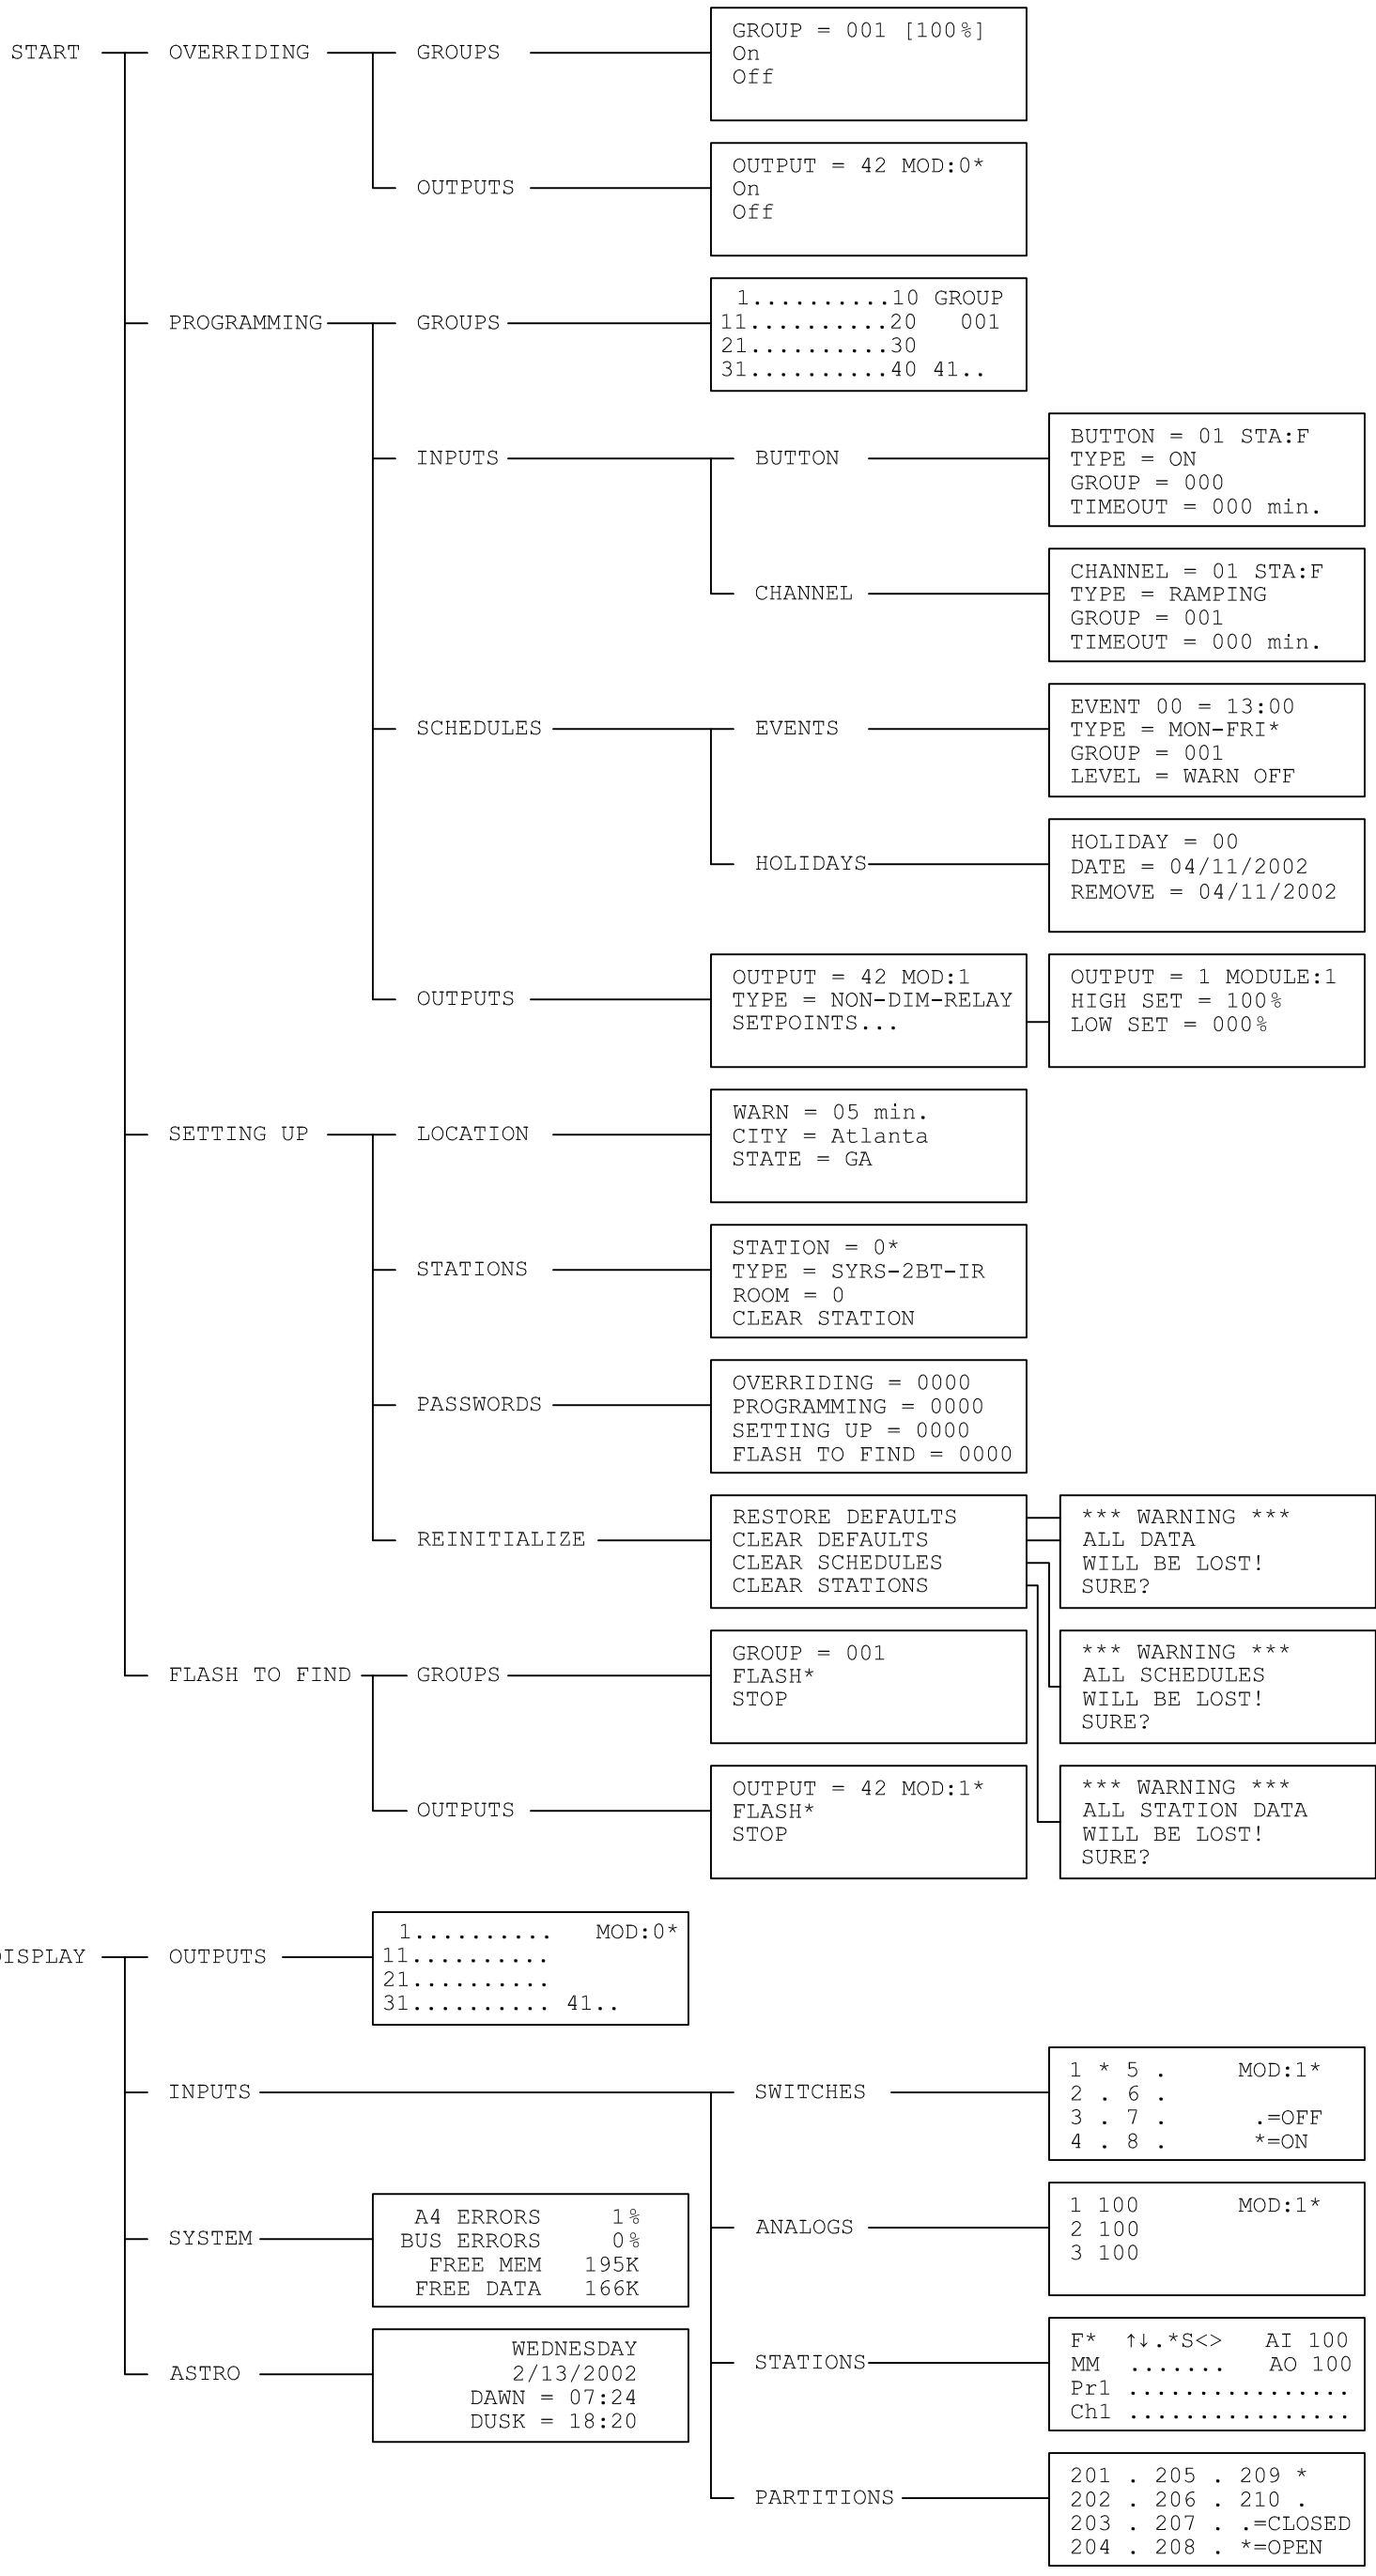

A
B
C
D
E
F
G
H
J
K
L
M
N
O
P
Q

B		Changes for input card	01 Mar 2004	STK	
A		Initial Release	19 Dec 2002	STK	
REV	CN	NO	LOC	CHANGE DESCRIPTION	DATE
					DR. CK. APP.

SHT.	TITLE:	FILENAME
1	Synergy MLCB	MLCBMenuTree.DWG
OF	Menu Tree	SCALE not to scale
1		DRAWING NO. none